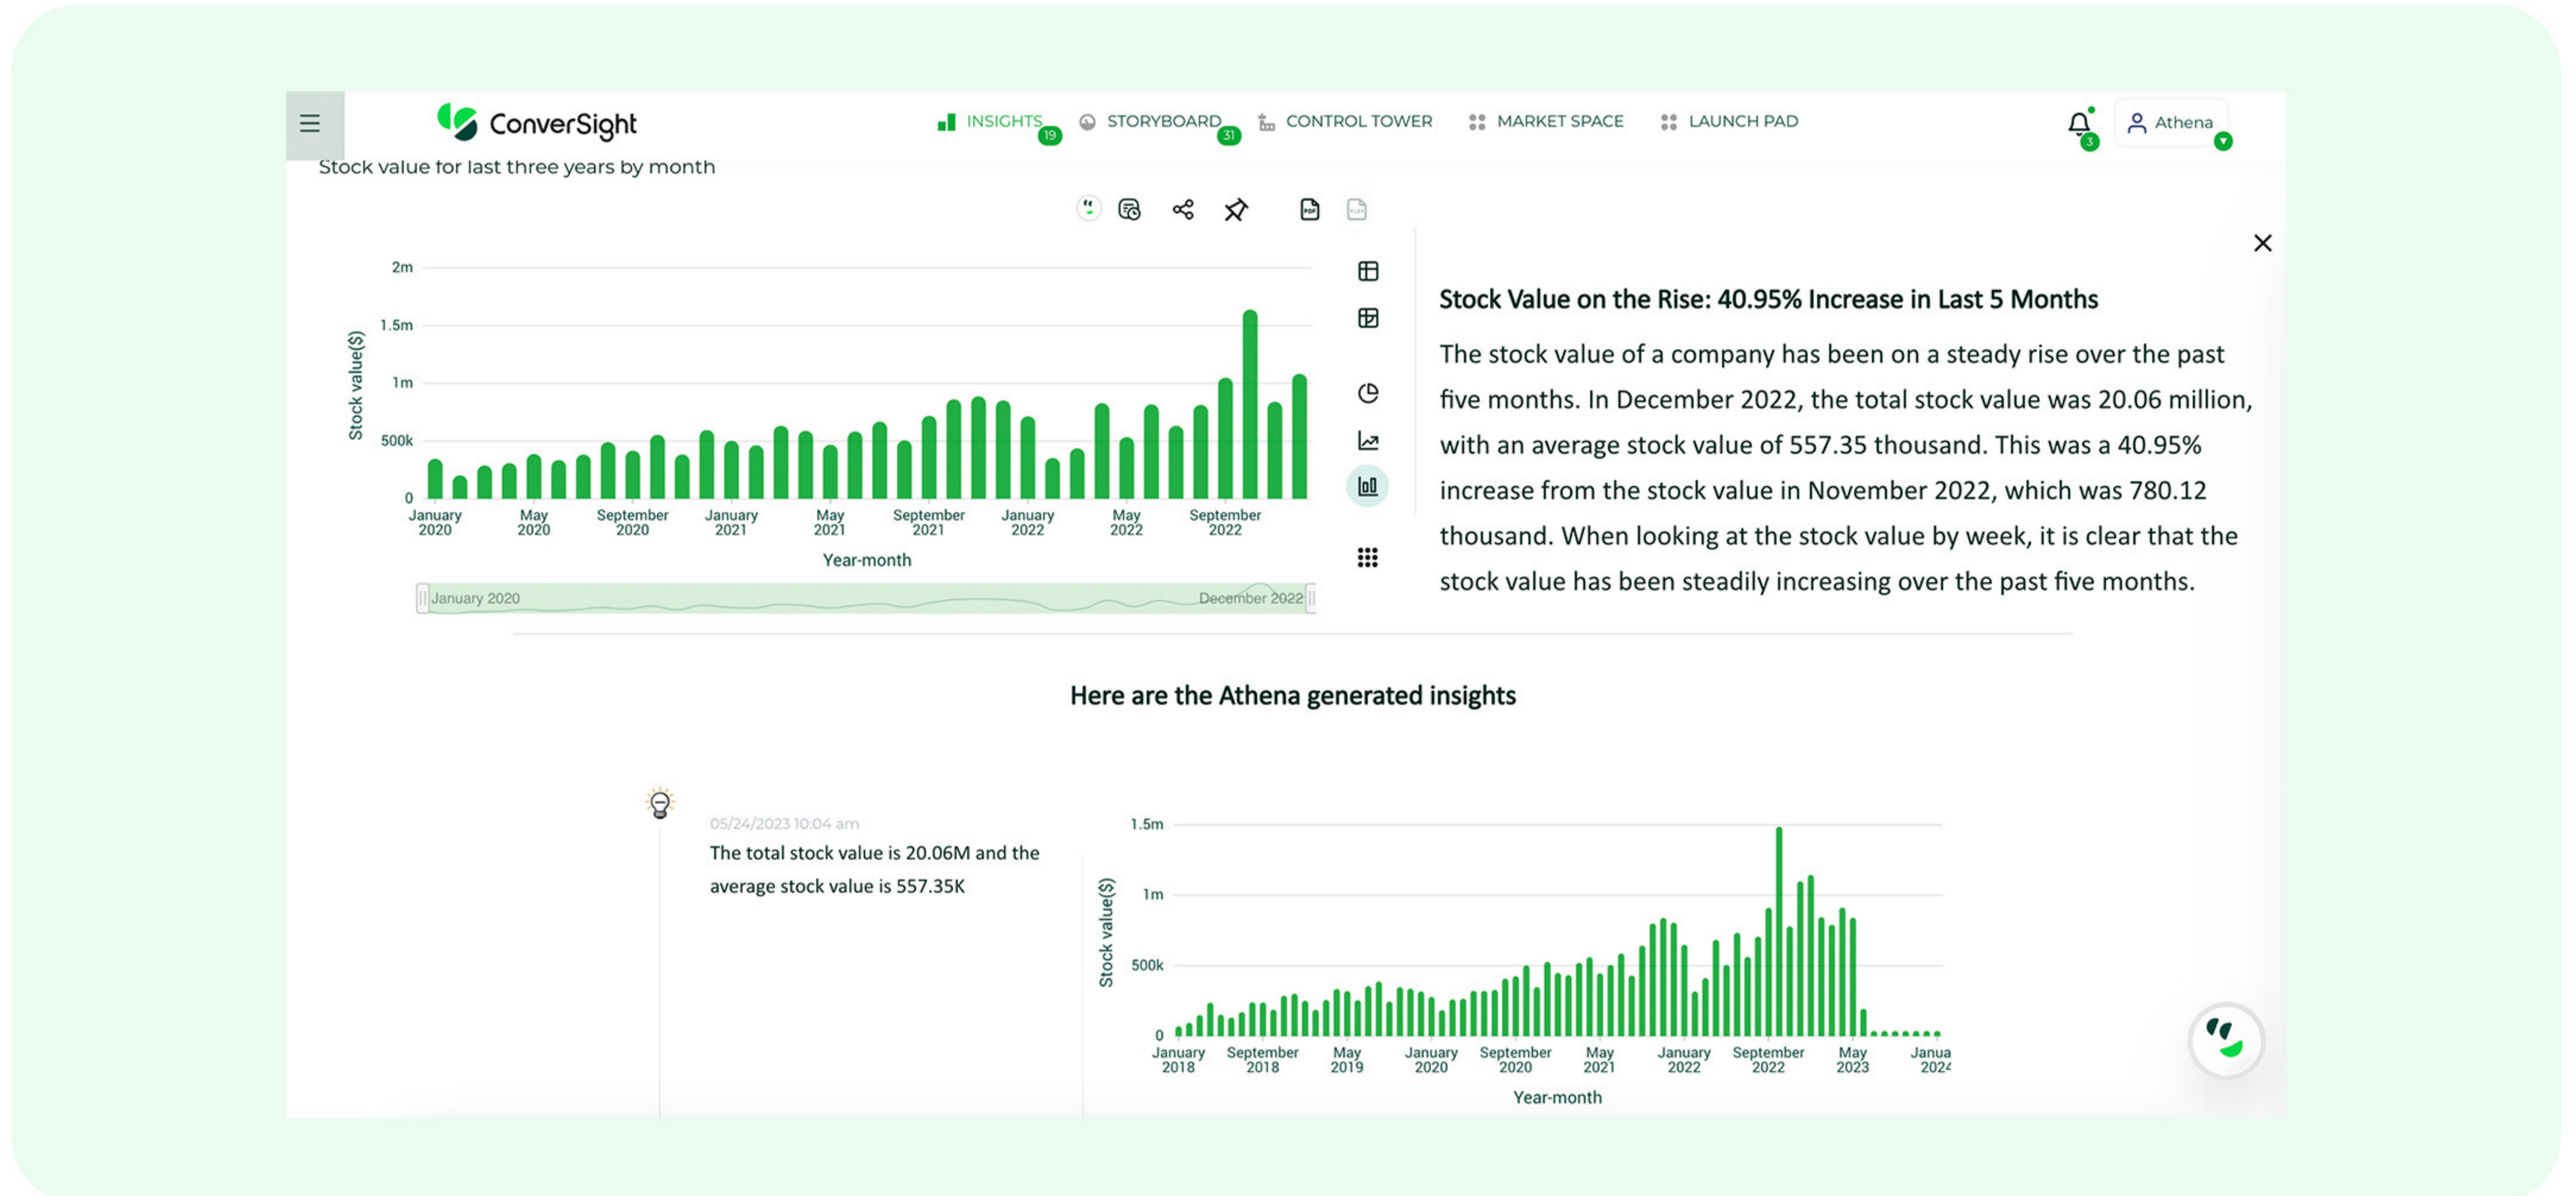

Simplified Data Analysis

Enhance your data analysis experience with ConverseSight GPT's **'Generate AI Story'** option. This feature simplifies complex data by providing dynamic, data-driven narratives that extract key insights and trends. These concise summaries empower you to quickly grasp the most critical information and make confident decisions based on actionable insights.