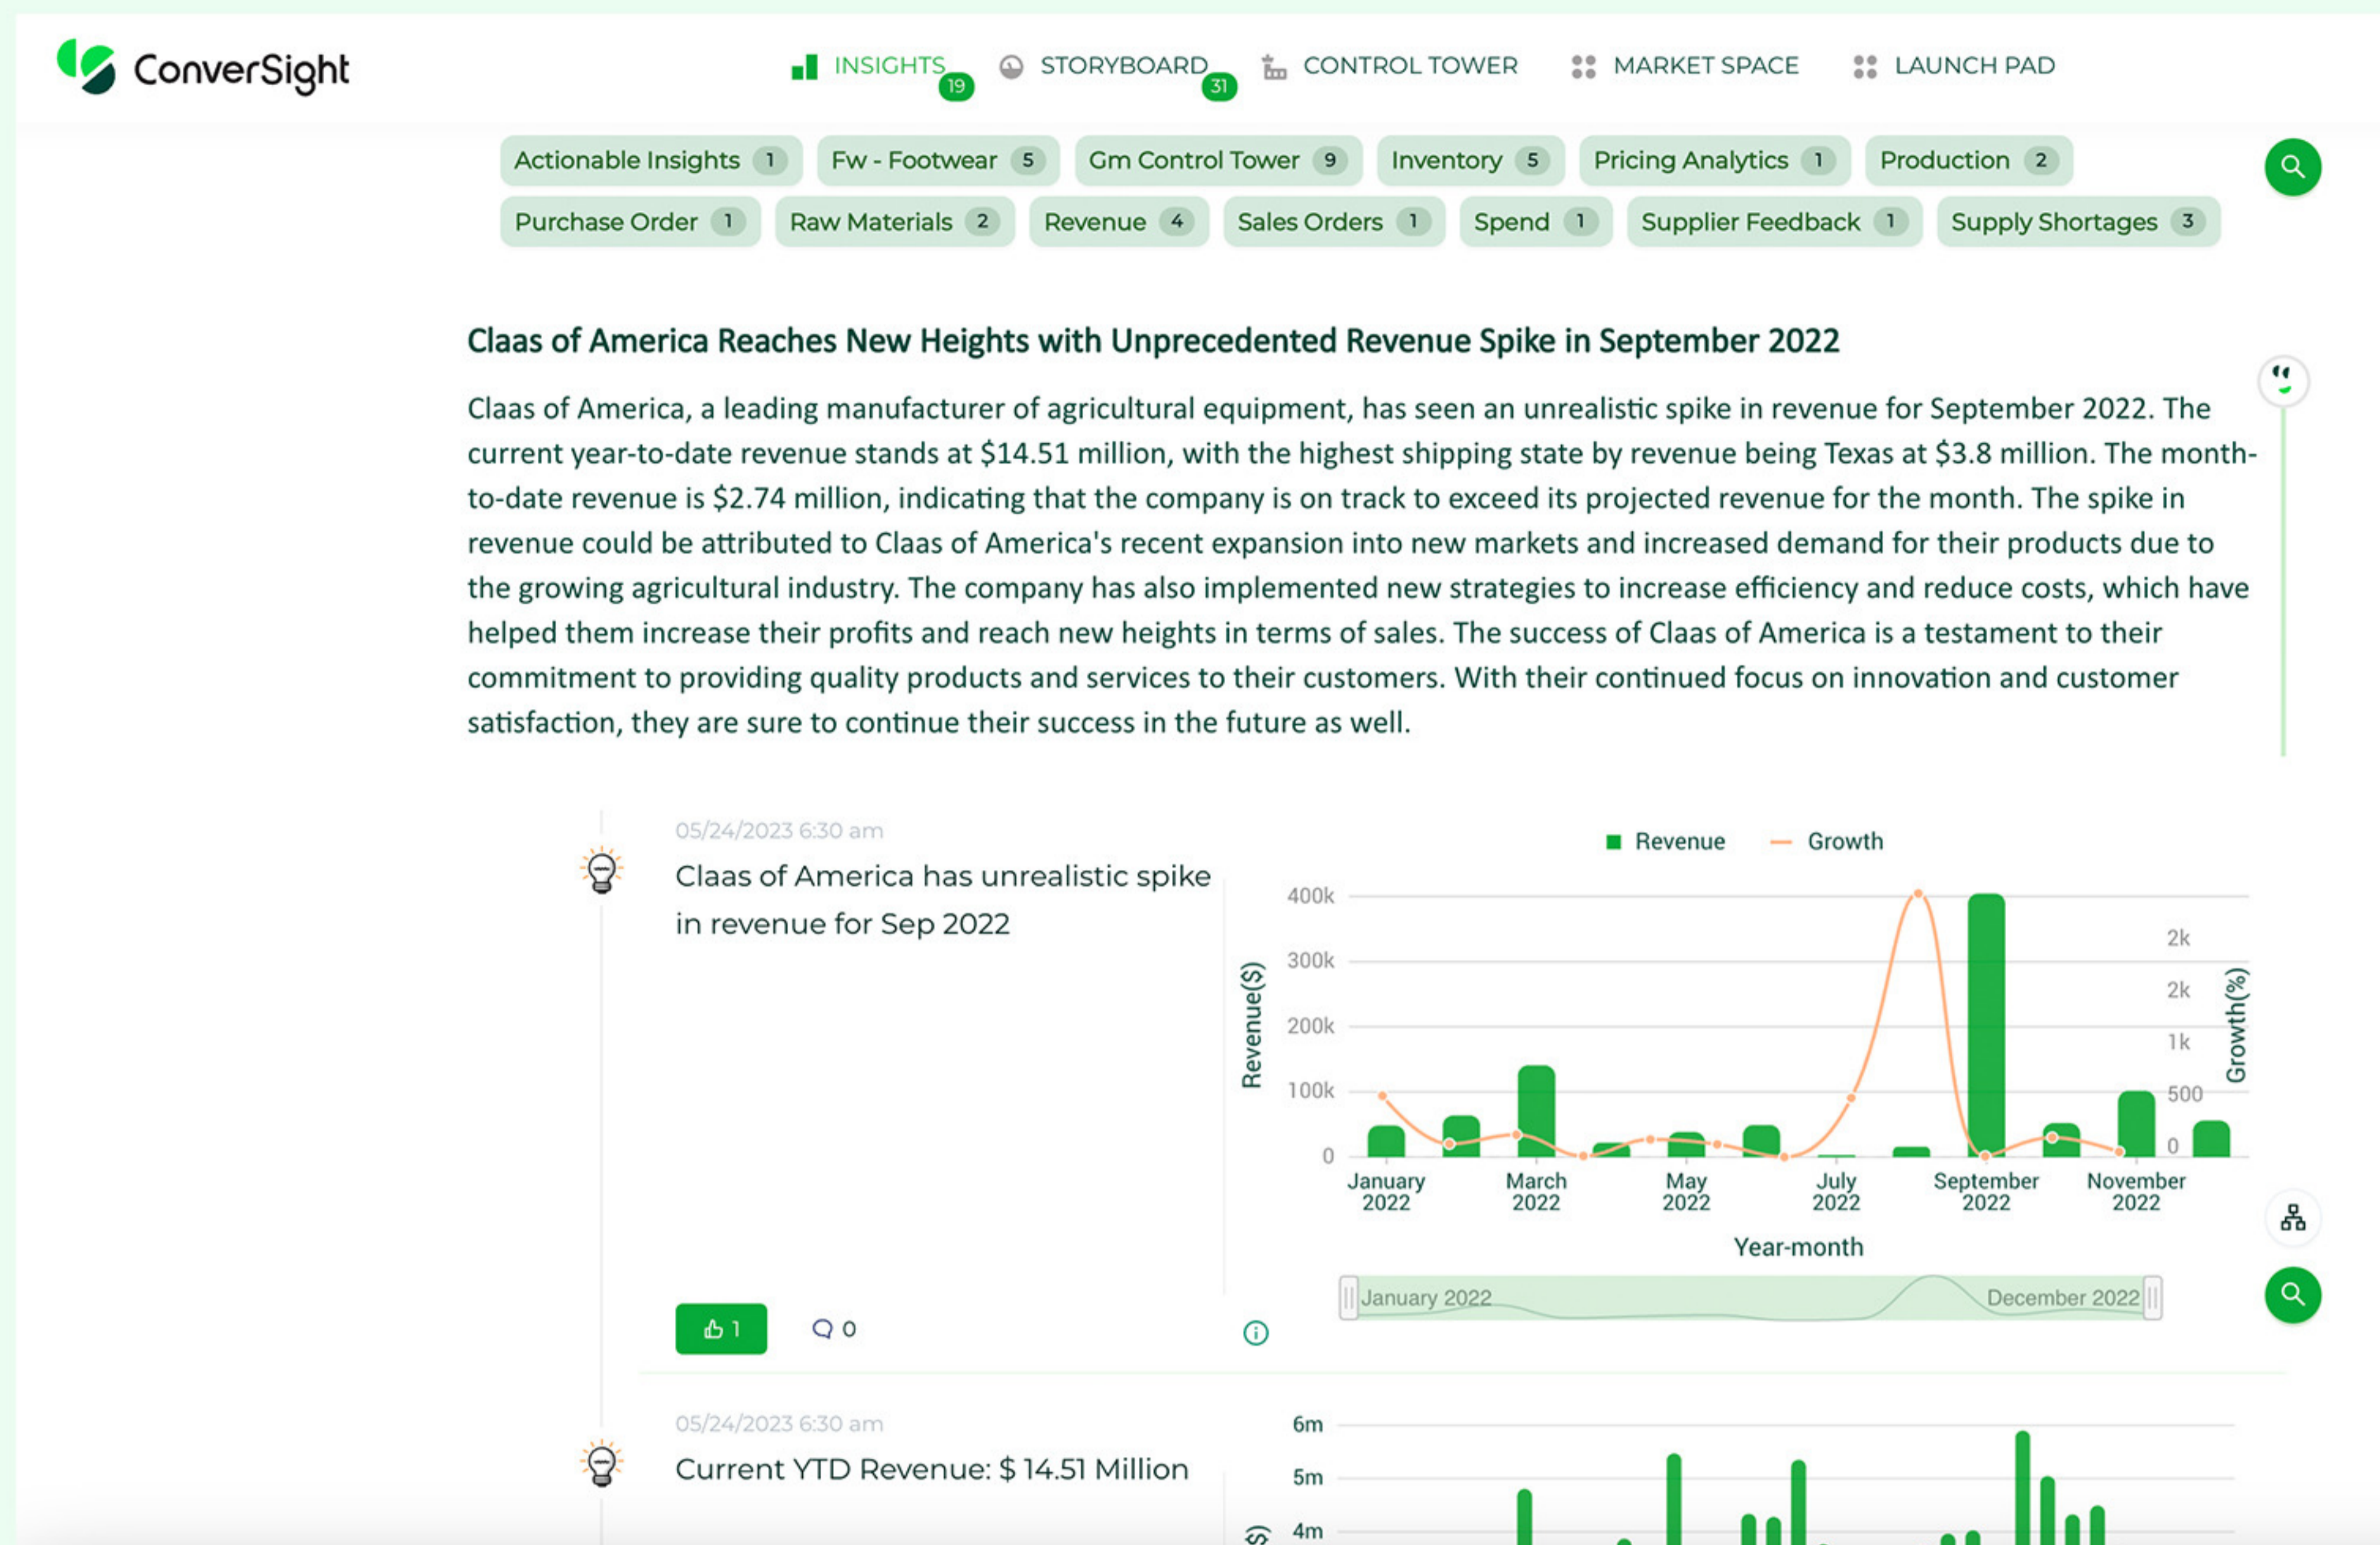

Streamline Your Decision-Making

ConverSight GPT enables organizations to gain a holistic view of their organization's performance, identify areas of improvement, and make data-driven decisions quickly and confidently.

Effortless Data Exploration with Conversational Querying

Experience seamless data exploration with ConverseSight GPT's natural language capabilities. Interact with the platform using simple, conversational queries to ask questions about your data. Receive intuitive responses that provide valuable insights, making it easier for users of all levels to explore and understand their data effectively.

Intelligent Story Generation

Uncover valuable insights and make informed decisions with ConverseSight GPT's intelligent story generation, leveraging advanced analysis and data processing capabilities to generate comprehensive narratives that highlight key trends and improvements within your data. Gain a deeper understanding of your business performance and track progress effortlessly.

Timeline Feature

Assess performance changes and understand data trends with the Timeline feature. ConverSight GPT displays data over specific time periods, allowing users to quickly and easily track progress and identify patterns. Stay informed about how the business is evolving and make data-driven decisions with confidence.