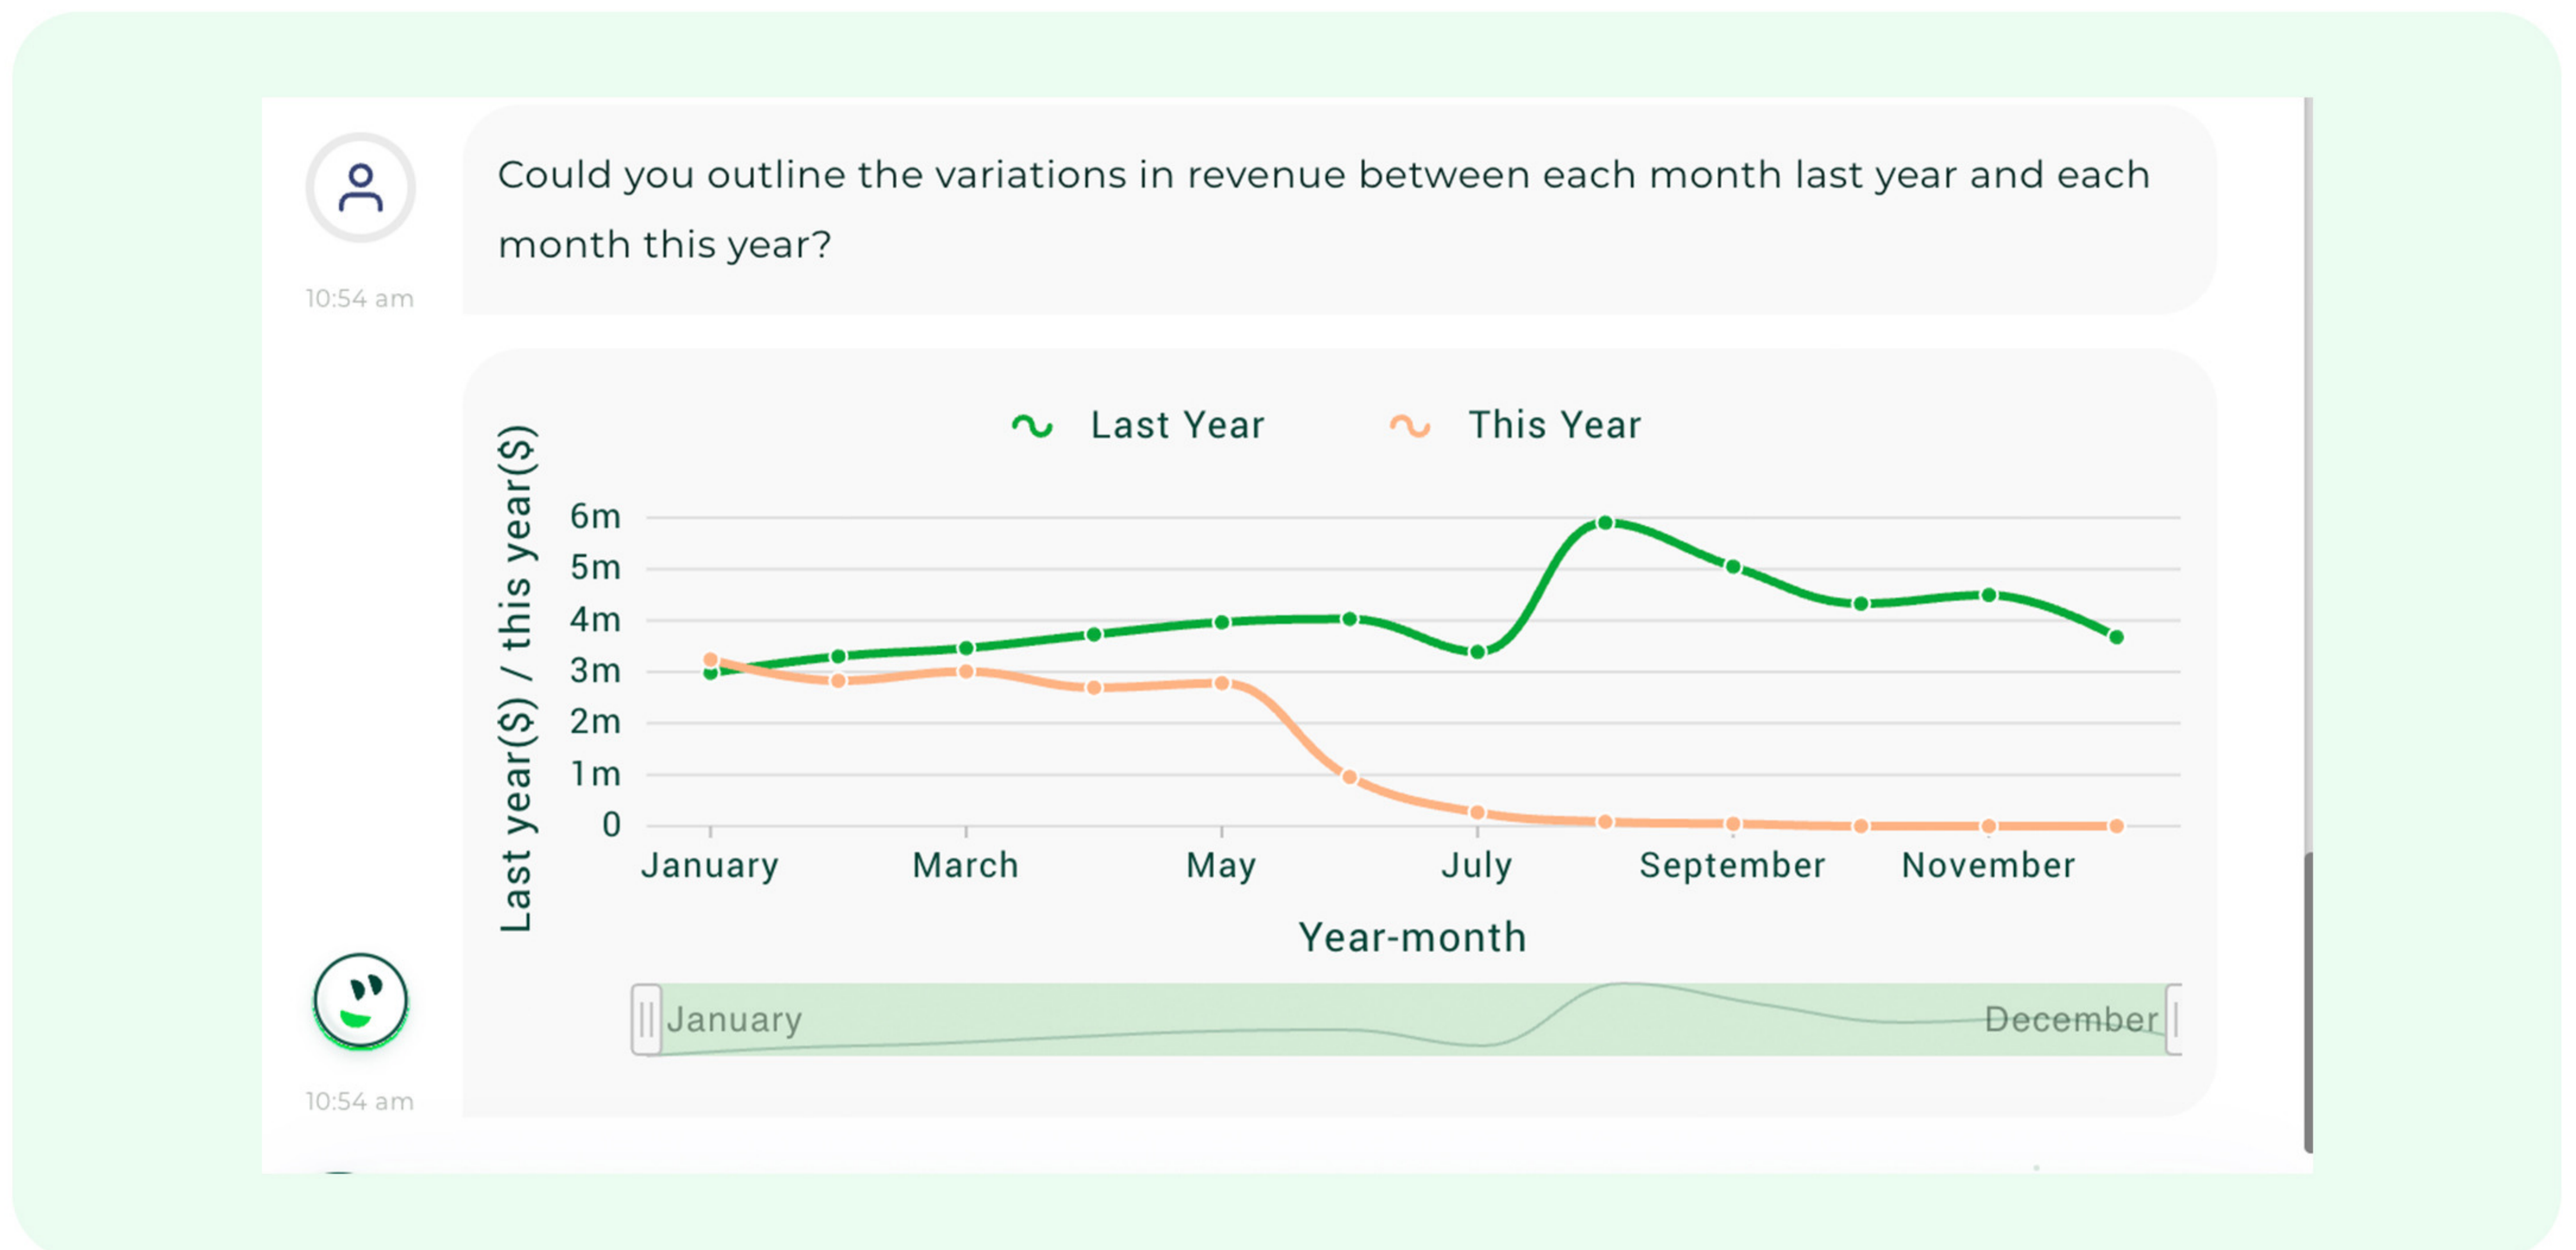

Effortless Data Exploration with Conversational Querying

Experience seamless data exploration with ConverseSight GPT's natural language capabilities. Interact with the platform using simple, conversational queries to ask questions about your data. Receive intuitive responses that provide valuable insights, making it easier for users of all levels to explore and understand their data effectively.

Intelligent Story Generation

Uncover valuable insights and make informed decisions with ConverseSight GPT's intelligent story generation, leveraging advanced analysis and data processing capabilities to generate comprehensive narratives that highlight key trends and improvements within your data. Gain a deeper understanding of your business performance and track progress effortlessly.

Offering a comprehensive overview and key insights, the intelligent story generation capability of ConverseSight GPT generates valuable information. The Executive Summary feature provides a concise summary of essential information, enabling informed decisions based on a deeper understanding of the business performance. Seamlessly track progress and leverage the wealth of information presented in the Executive Summary to drive effective decision-making processes.