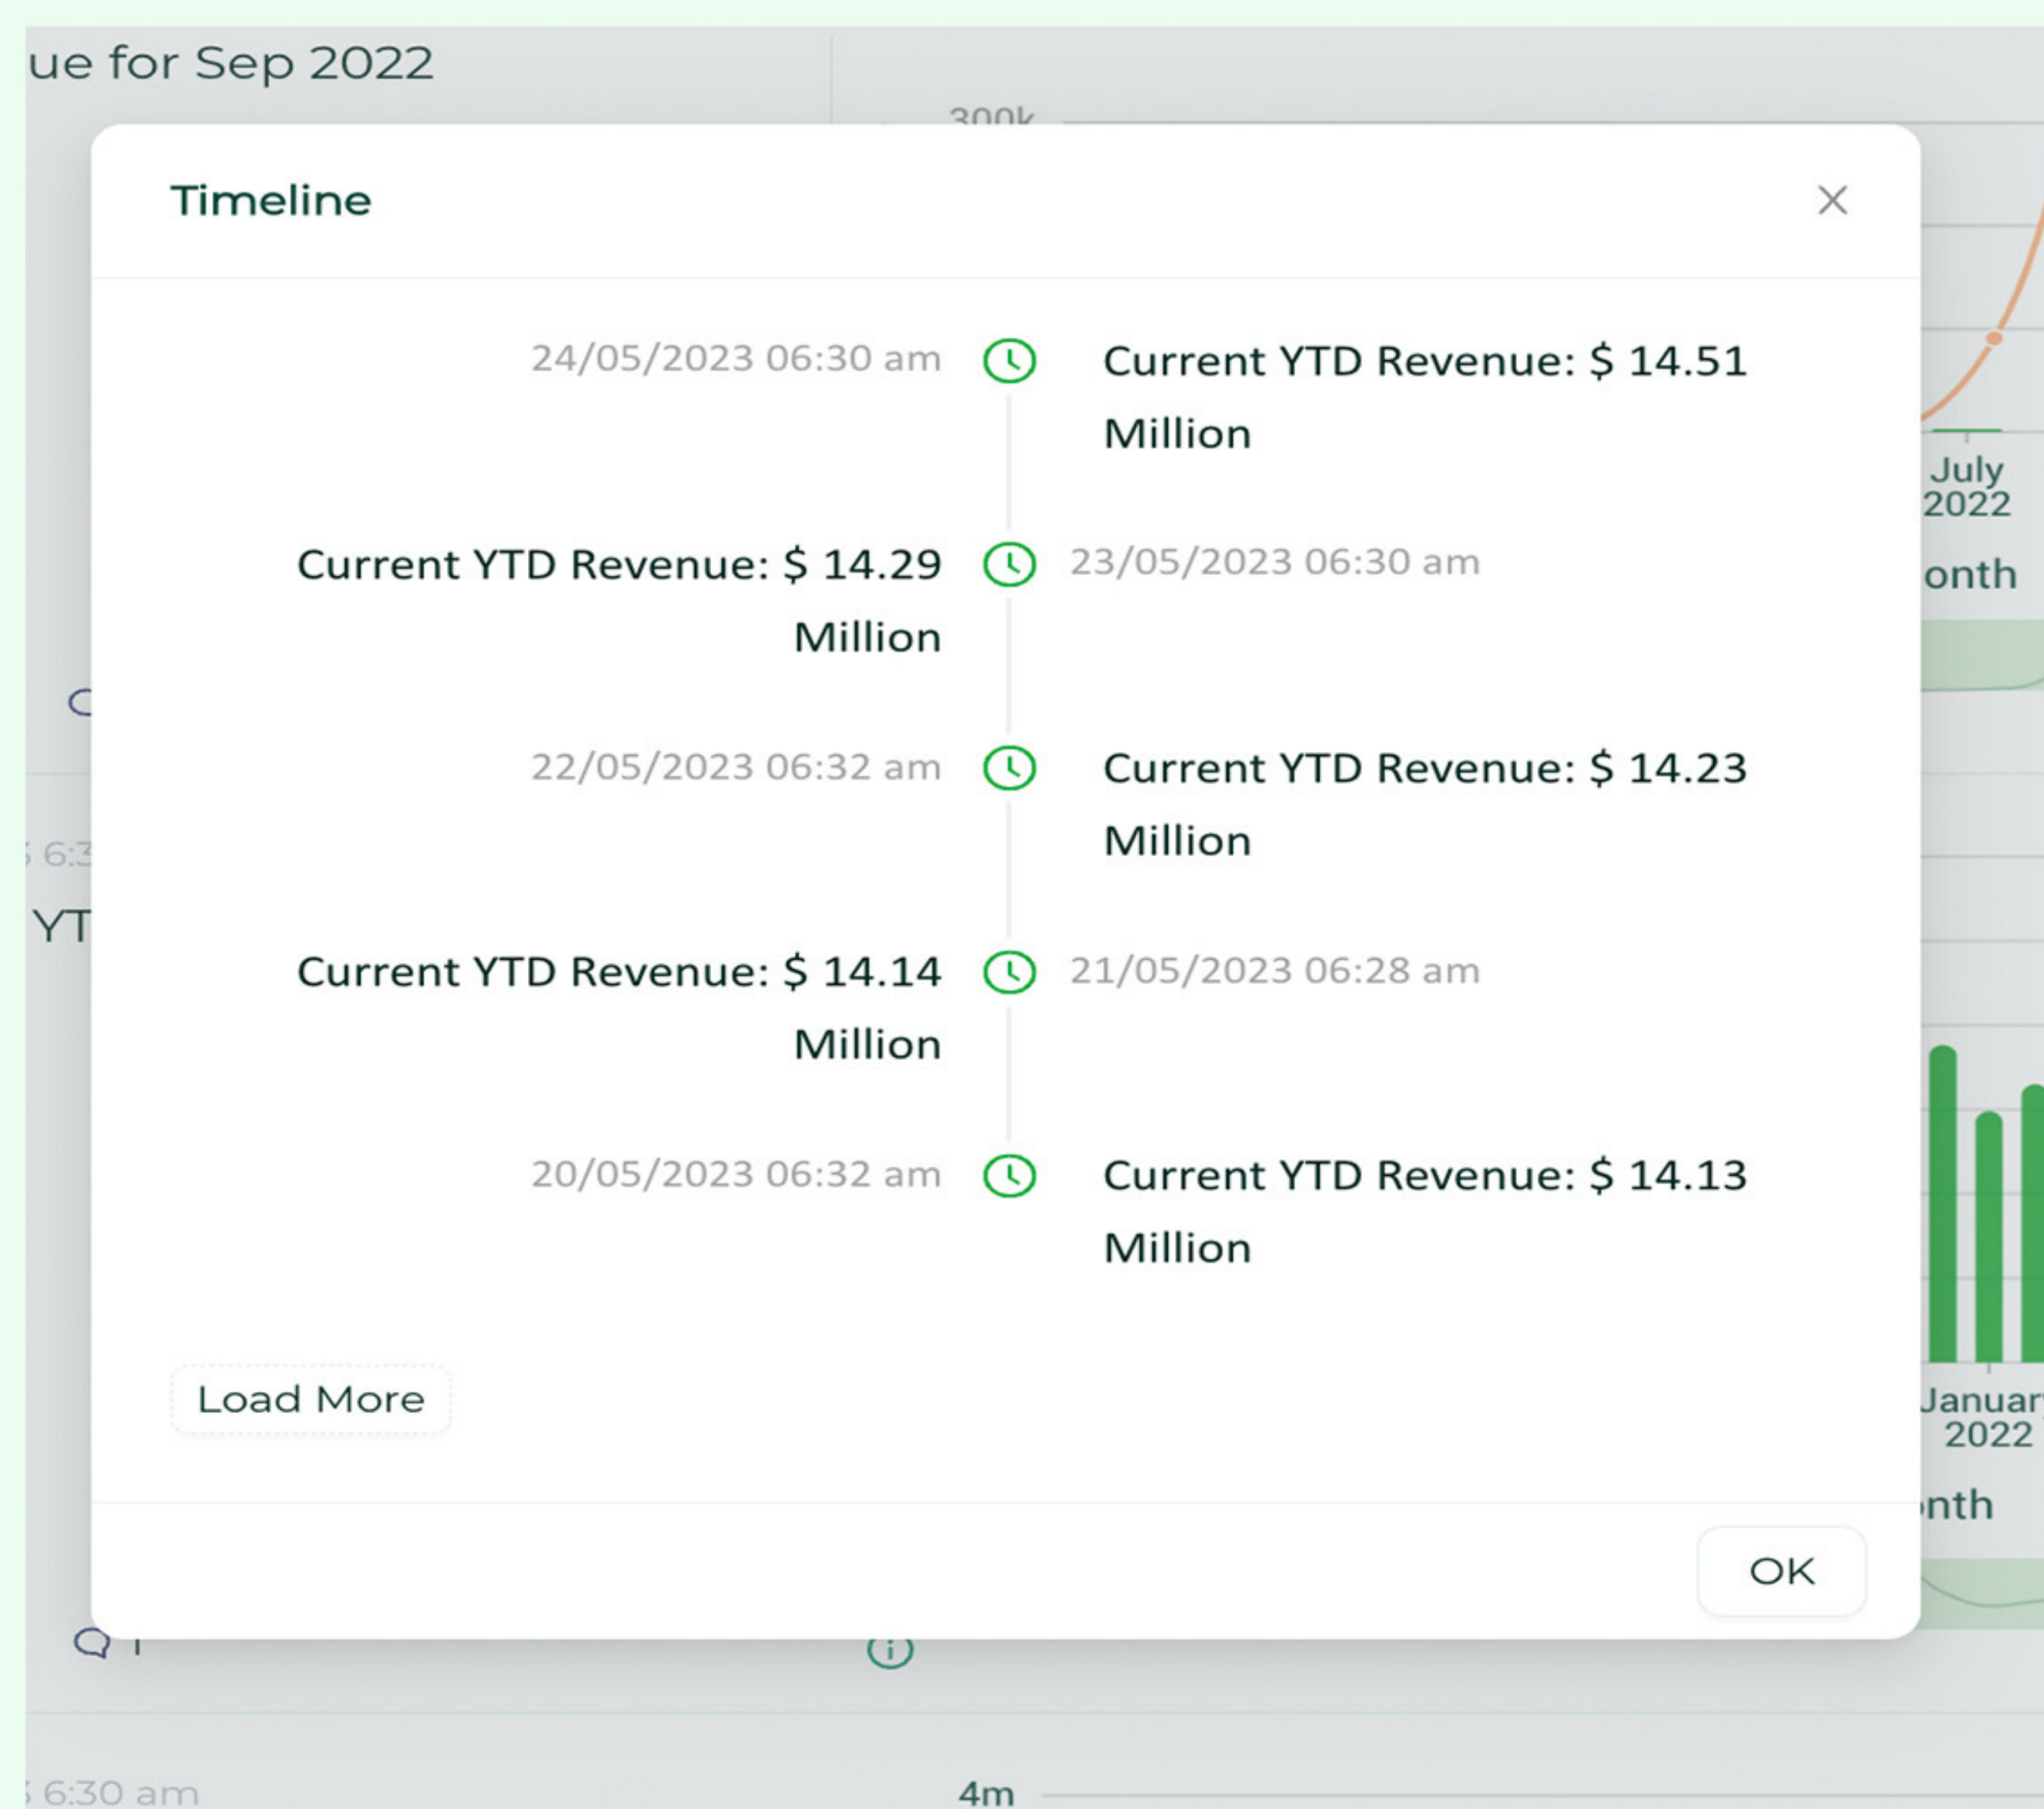

Intelligent Story Generation

Uncover valuable insights and make informed decisions with ConverseSight GPT's intelligent story generation, leveraging advanced analysis and data processing capabilities to generate comprehensive narratives that highlight key trends and improvements within your data. Gain a deeper understanding of your business performance and track progress effortlessly.

Offering a comprehensive overview and key insights, the intelligent story generation capability of ConverseSight GPT generates valuable information. The Executive Summary feature provides a concise summary of essential information, enabling informed decisions based on a deeper understanding of the business performance. Seamlessly track progress and leverage the wealth of information presented in the Executive Summary to drive effective decision-making processes.

Timeline Feature

Assess performance changes and understand data trends with the Timeline feature. ConverSight GPT displays data over specific time periods, allowing users to quickly and easily track progress and identify patterns. Stay informed about how the business is evolving and make data-driven decisions with confidence.