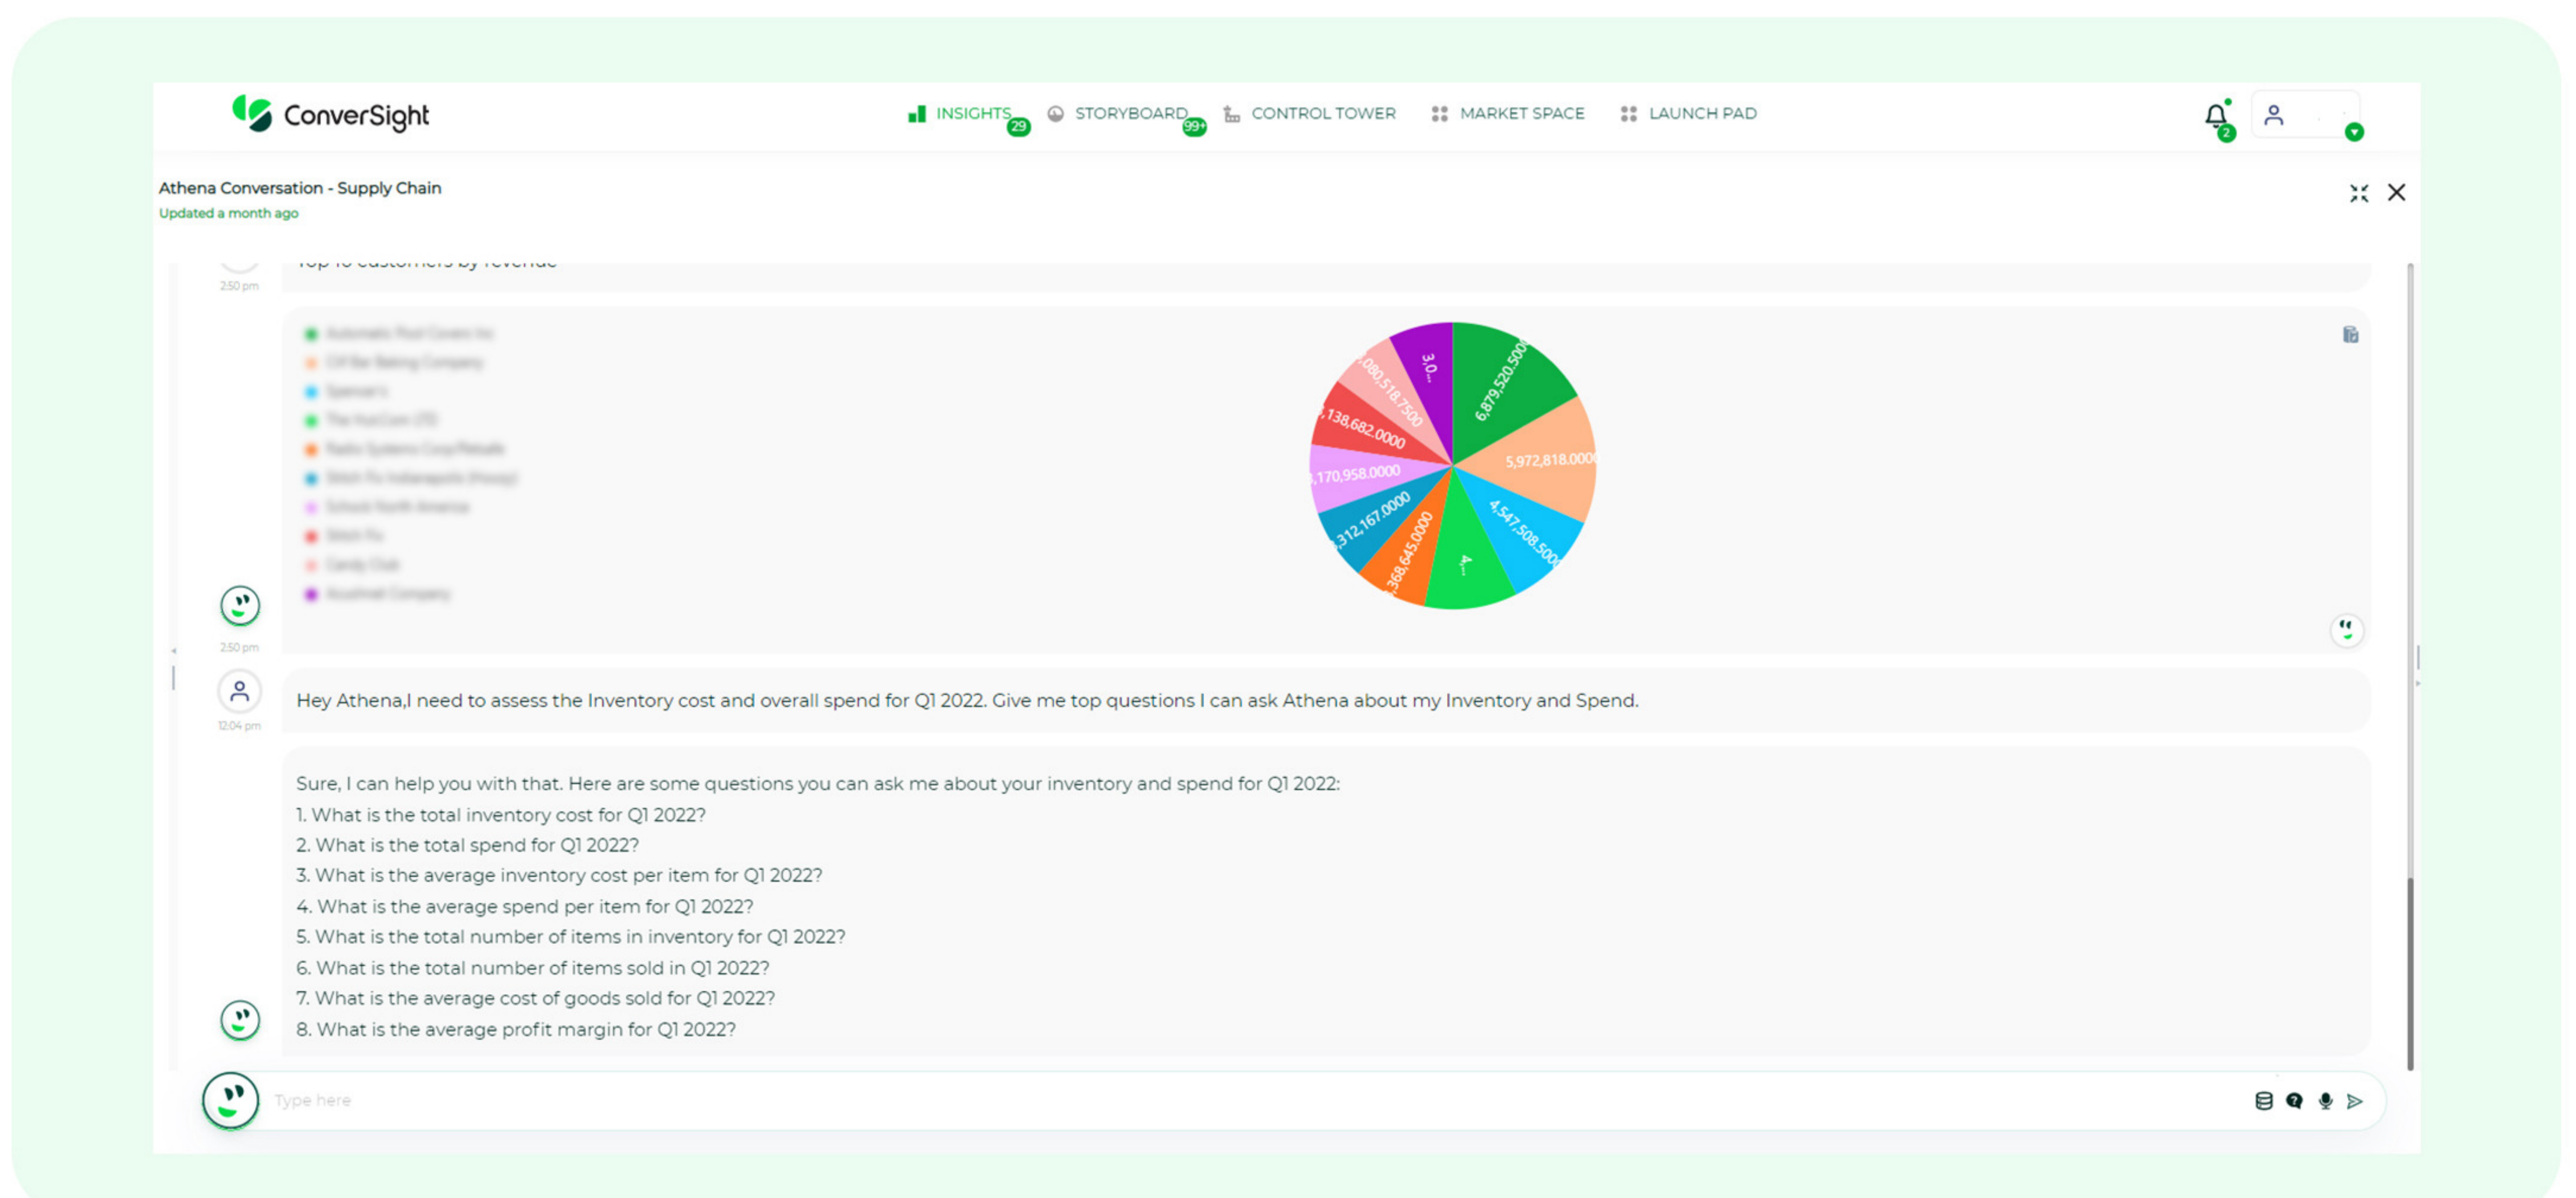

Advanced Querying Abilities

Take data exploration to the next level with ConverseSight GPT's advanced querying abilities. Ask complex questions related to your data, such as revenue breakdown by month or inventory cost analysis. Gain access to in-depth information and receive guidance on which questions to ask and how to analyze the data effectively. Unlock valuable insights and optimize decision-making processes.